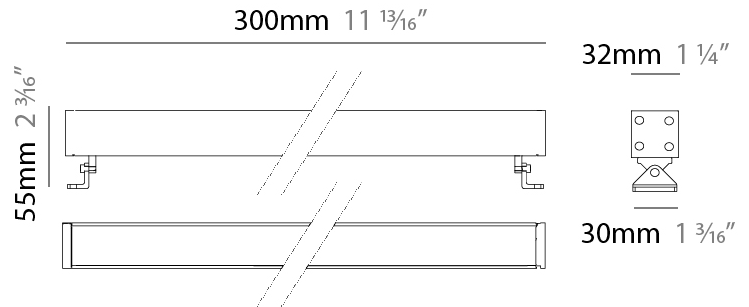

GENERAL

Series: Mini Corniche
Brand: Platek
Division: Exterior
Mounting Type: Surface
Mounting Location: Wall
Subcategory: Wallwash

PHYSICAL

Shape: Rectangle
Length (mm): 300
Length (in): 11 ¹³/₁₆
Width (mm): 32
Width (in): 1 ¹/₄
Extension (mm): 55
Extension (in): 2 ³/₁₆
Light Distribution: Adjustable / Direct
Weight (kg): 1.2
Weight (lbs): 2.6
Screws: A4 stainless steel
Diffuser: Clear tempered glass
Gasket: Gore-Tex valve to prevent condensation inside the fitting.
Fixture Finish: [BLK](#) / [WHI](#) / [GRY](#) / [COR](#) / [ANT](#) / [BRZ](#)
Fixture Material: Extruded Aluminum

ELECTRICAL

Lamp Type: LED
Input Wattage (W): 9.5 / 5.5 (Dif.)
Total Output Wattage (W): 9 / 5 (Dif.)
Driver Included: No
Driver Location: Remote
Driver Type: Constant Voltage - Universal
Driver Class: Class 2
Input Voltage (V): 120 - 277
Output Voltage (V): 24
Upon Request: (Not included - see components [IP65 or higher enclosure to be supplied by others]) 0-10Vdc dimming / Phase dimming / Non-dimming 120/277Vac

LED

Number of LEDs: 9
Color Temperature (°K): [3000](#) / [4000](#)
Max. Delivered Lumen (lm): 750 / 780
Nominal Lumen (lm): 1260 / 1305
CRI: >80 CRI
Lamp Life (hrs): 60000

OPTICAL

Optic°: [13](#) / [26](#) / [40](#) / [DIF](#) / [ELL](#)

RATINGS AND CERTIFICATIONS

Certified By: Certified for North American Standards
IP rating: IP65
IK Rating: IK07
Bug Rating: B1 U1 G0

PROJECT
TYPE
SPECIFIER
QUANTITY
DATE