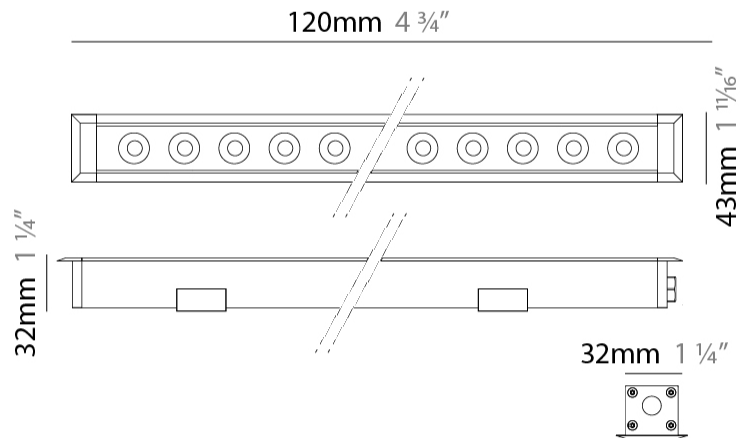

RATINGS AND CERTIFICATIONS

Certified By: Certified for North American Standards
IP rating: IP67
IK Rating: IK07
Bug Rating: B0 U3 G0