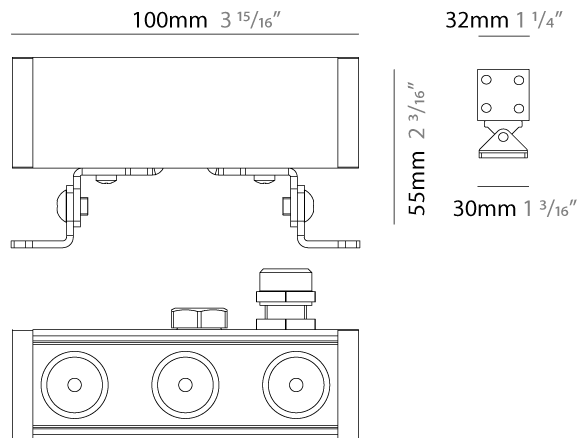

GENERAL

Series: Mini Corniche
Brand: Platek
Division: Exterior
Mounting Type: Surface
Mounting Location: Wall
Subcategory: Wallwash

PHYSICAL

Shape: Rectangle
Length (mm): 100
Length (in): 3 ¹⁵/₁₆
Width (mm): 32
Width (in): 1 ¹/₄
Height (mm): 32
Height (in): 1 ¹/₄
Extension (mm): 55
Extension (in): 2 ³/₁₆
Light Distribution: Adjustable / Direct
Weight (kg): 1.2
Weight (lbs): 2.6
Screws: A4 stainless steel
Diffuser: Clear tempered glass
Gasket: Gore-Tex valve to prevent condensation inside the fitting.
Fixture Finish: BLK / WHI / GRY / COR / ANT / BRZ
Fixture Material: Extruded Aluminum

ELECTRICAL

Lamp Type: LED
Input Wattage (W): 3.5 / 1.5 (Dif)
Total Output Wattage (W): 3 / 1 (Dif)
Driver Included: No
Driver Location: Remote
Driver Type: Constant Voltage - Universal
Driver Class: Class 2
Input Voltage (V): 120 - 277
Output Voltage (V): 24
Upon Request: (Not included - see components [IP65 or higher enclosure to be supplied by others]) 0-10Vdc dimming / Phase dimming / Non-dimming 120/277Vac

LED

Number of LEDs: 3
Color Temperature (°K): 3000 / 4000
Max. Delivered Lumen (lm): 250 / 260
Nominal Lumen (lm): 420 / 435
CRI: >80 CRI
Lamp Life (hrs): 60000

OPTICAL

Optic°: 13 / 26 / 40 / DIF / ELL

RATINGS AND CERTIFICATIONS

Certified By: Certified for North American Standards
IP rating: IP65
IK Rating: IK07
Bug Rating: B1 U1 G0

PROJECT
TYPE
SPECIFIER
QUANTITY
DATE