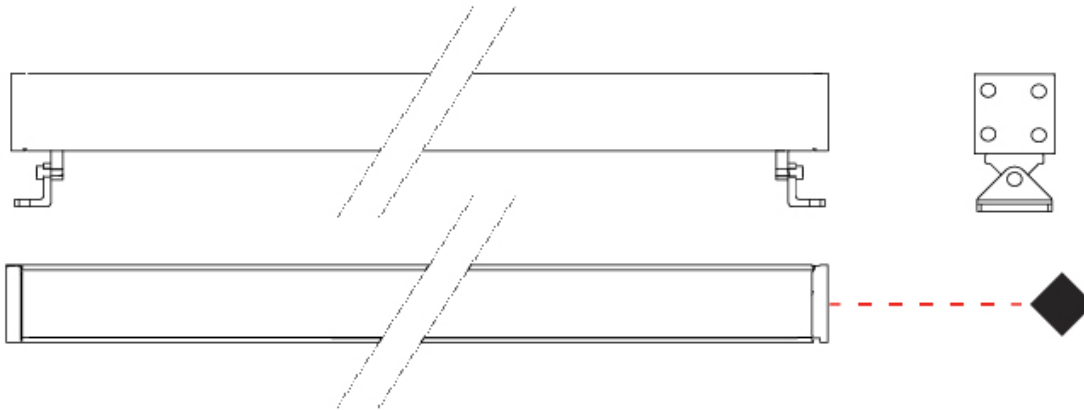

MINI CORNICHE SURFACE

E9W518-

PROJECT

TYPE

SPECIFIER

QUANTITY

DATE

E