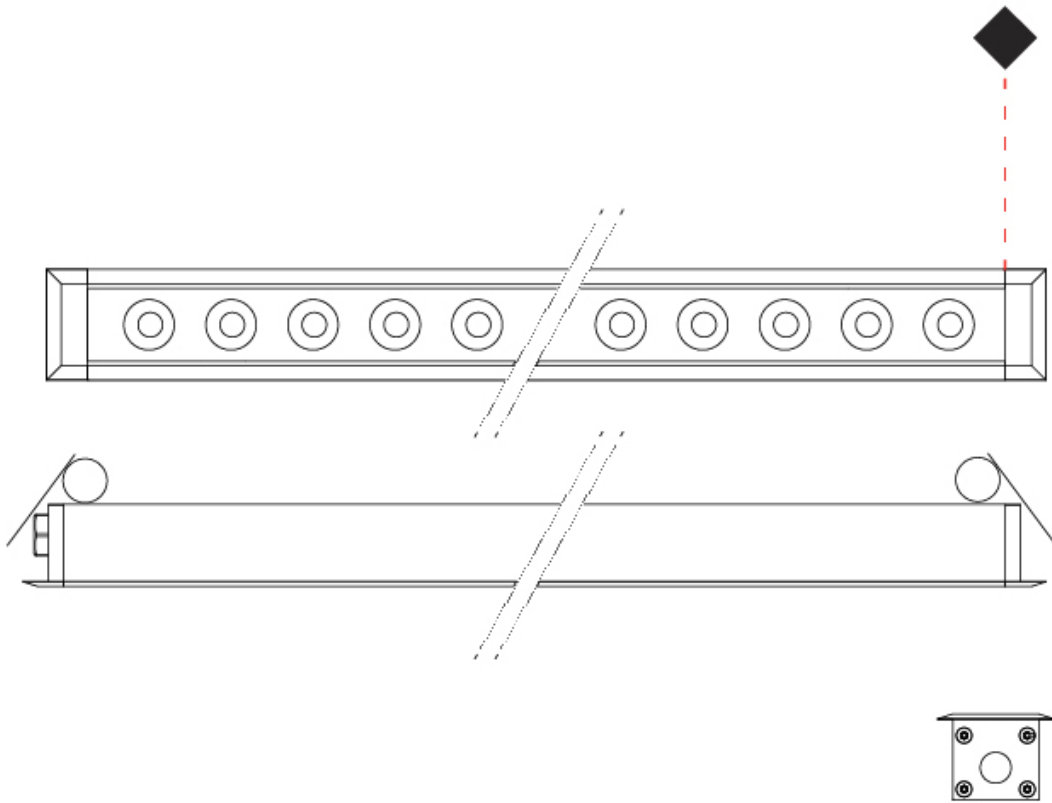

MINI CORNICHE RECESSED

E9Q104-

PROJECT _____

TYPE _____

SPECIFIER _____

QUANTITY _____

DATE _____

E